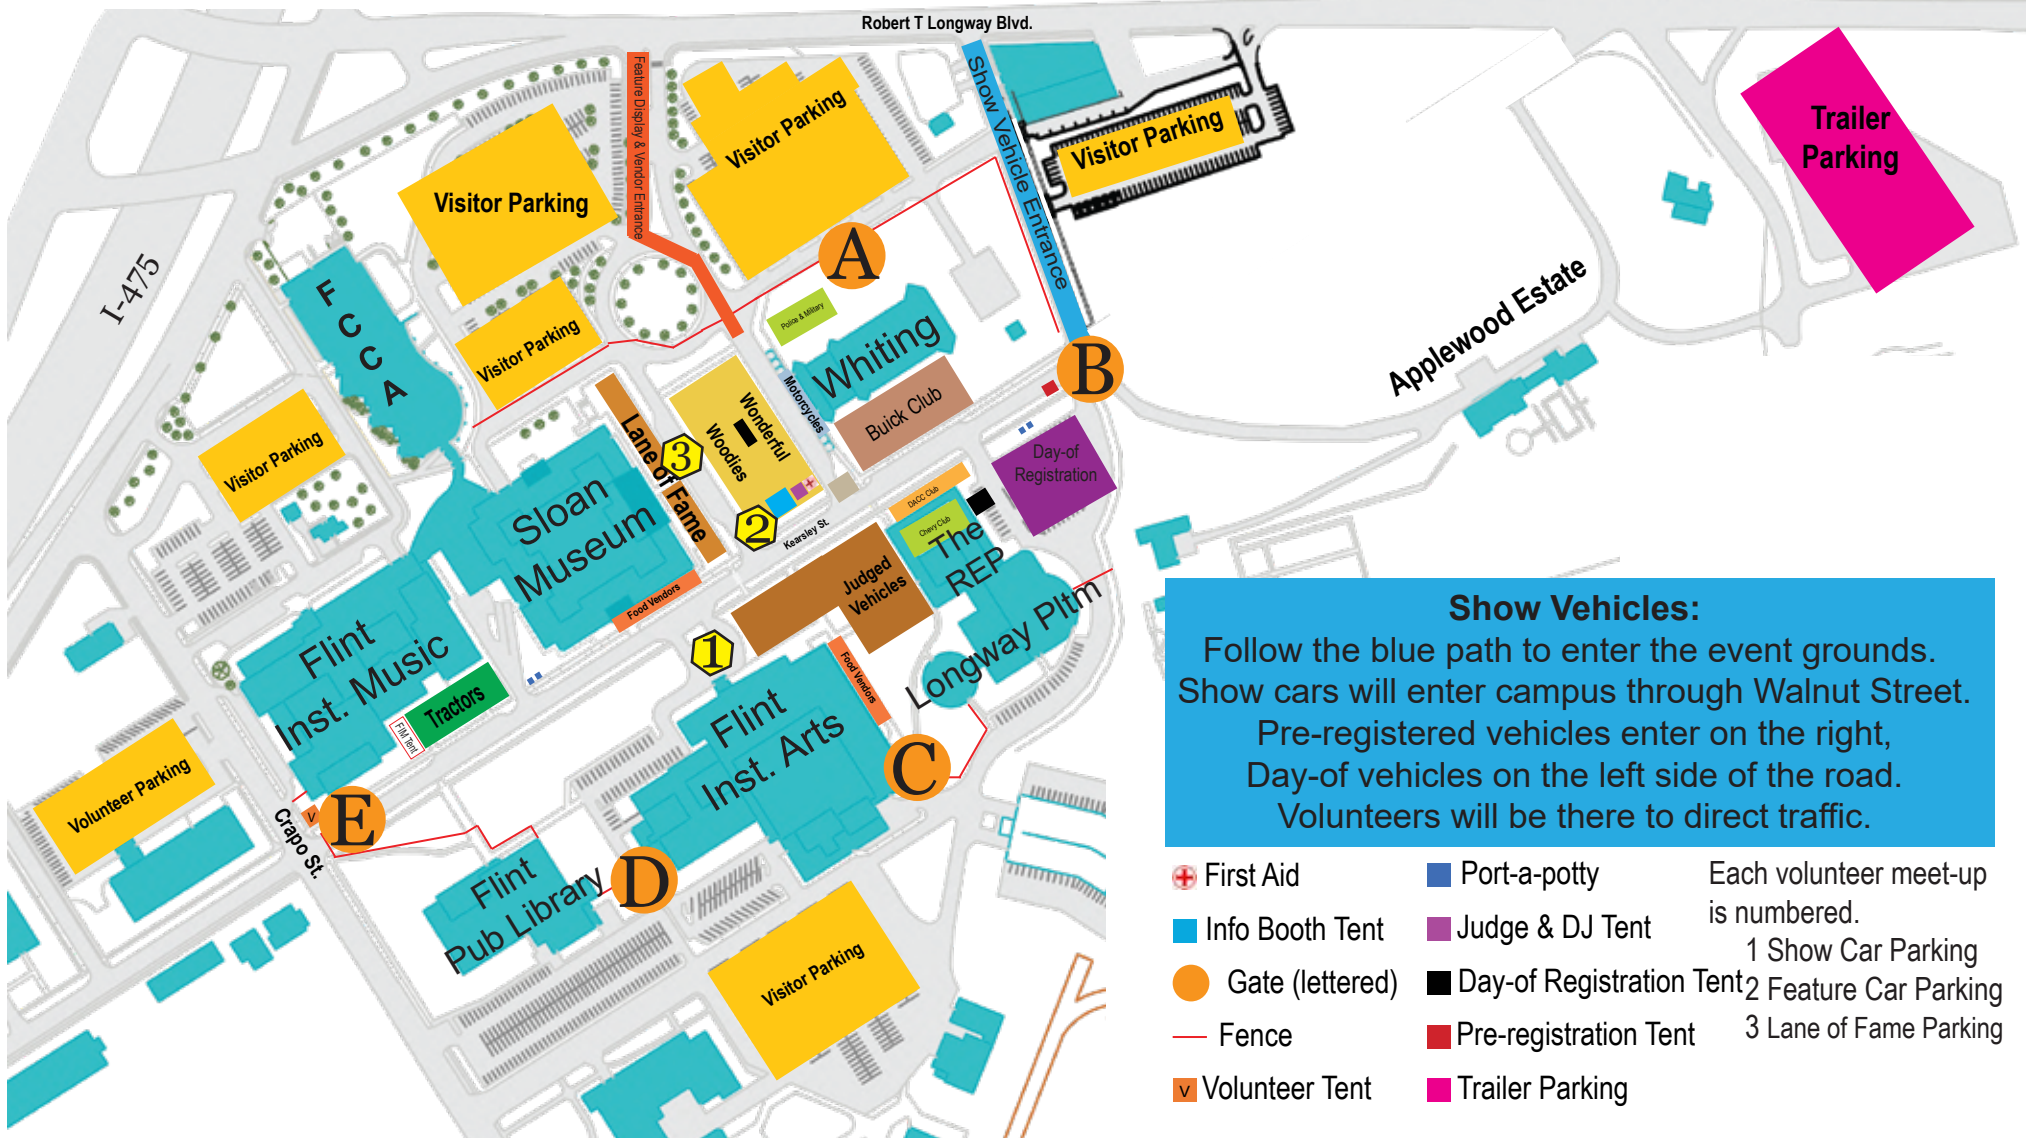

**JUNE 22 & 23, 2024**  
at the FLINT CULTURAL CENTER

Sloan Museum 1221 E. Kearsley St. Flint, MI 48503

**Show Vehicles:**  
Follow the blue path to enter the event grounds. Show cars will enter campus through Walnut Street. Pre-registered vehicles enter on the right, Day-of vehicles on the left side of the road. Volunteers will be there to direct traffic.

- ⊕ First Aid
  - Port-a-potty
  - Info Booth Tent
  - Gate (lettered)
  - Fence
  - Ⓥ Volunteer Tent
  - Judge & DJ Tent
  - Day-of Registration Tent
  - Pre-registration Tent
  - Trailer Parking
- Each volunteer meet-up is numbered.  
 1 Show Car Parking  
 2 Feature Car Parking  
 3 Lane of Fame Parking